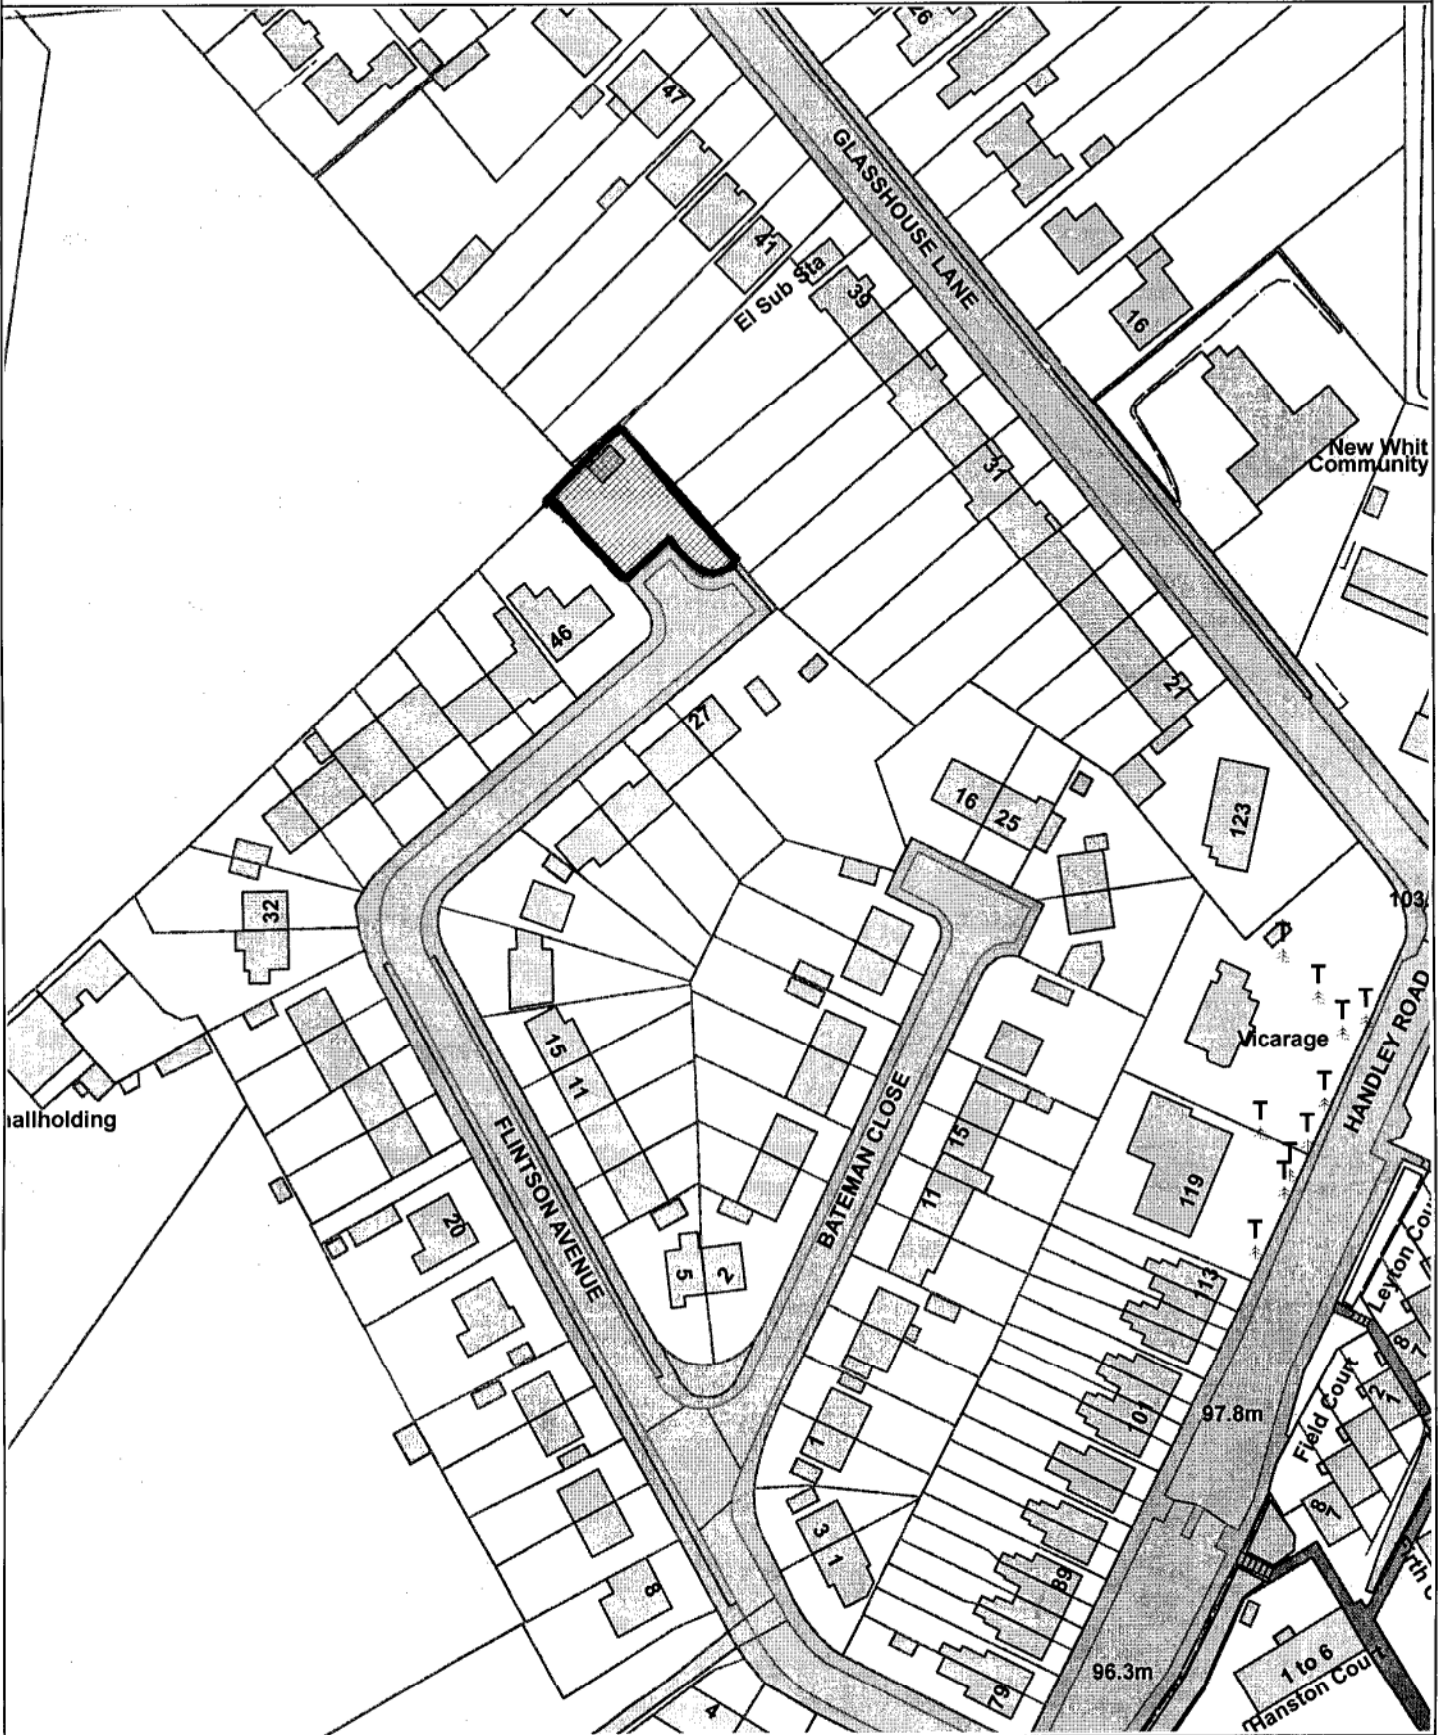

PLAN - CHE/16/00567/OUT - Land adj to 46 Flintson Avenue

Reproduced from the Ordnance Survey map with the permission of the Controller of Her Majesty's Stationery Office © Crown Copyright 2012. Unauthorised reproduction infringes Crown Copyright and may lead to prosecution or civil proceedings. Chesterfield Borough Council Licence No. 100018505 (2017)

Scale 1:1287